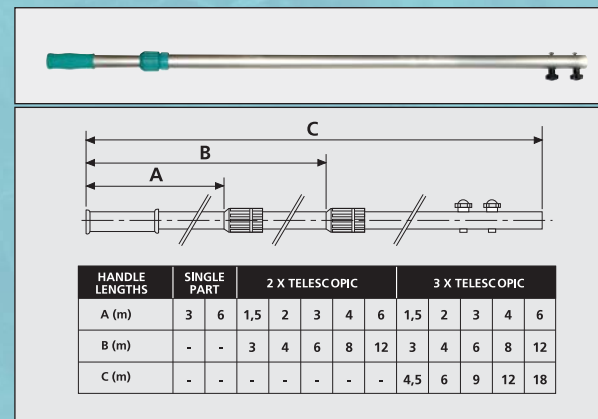

DISTRIBUTOR:

We reserve the right to change all or part of the features of the articles or contents of this document, without prior notice.

Quality Management System