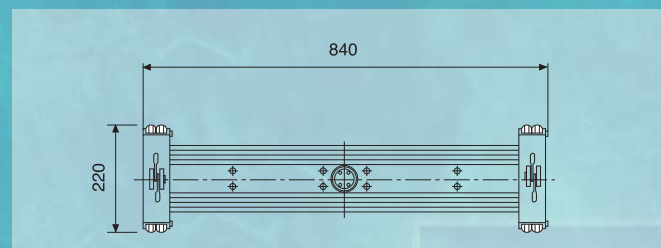

GEMAS "POOLKING" POOL CLEANER

For concrete pools with wide openings. Aluminum body. Wheel group and hose connection made of chromed bronze and stainless steel. 2" Hose connection. Cleaner scanning width, L=80 cm