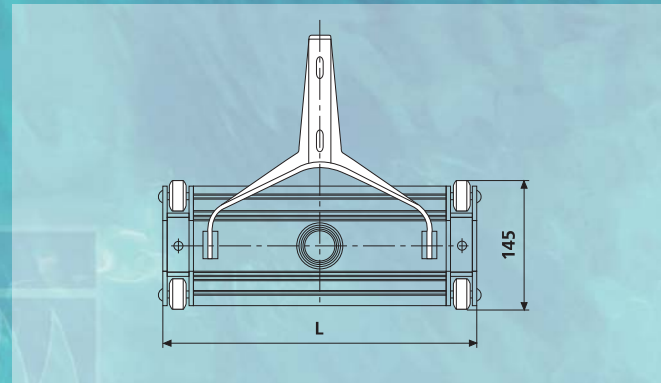

GEMAS "POOLVAC" POOL CLEANER

Suction cleaner in anodized aluminium. 1 1/2" or 2" suction with clip or butterfly nut fixing.

L= 346 - 1 1/2" Hose connection
L= 456 - 1 1/2" Hose connection
L= 456 - 2" Hose connection

Description	Code	Pieces/box	Weight Kg	Volume m³
• With butterfly nut, 1 1/2" L=346 mm	092111	1	2,382	0,012
• With butterfly nut, 1 1/2" L=456 mm	092112	1	3,094	0,015
• With clip, 1 1/2" L=346 mm	092121	1	2,388	0,012
• With clip, 1 1/2" L=456 mm	092122	1	3,220	0,015
• With butterfly nut, 2" L=456 mm	09211L1	1	3,060	0,015
• With clip, 2" L=456 mm	09211L2	1	3,128	0,015