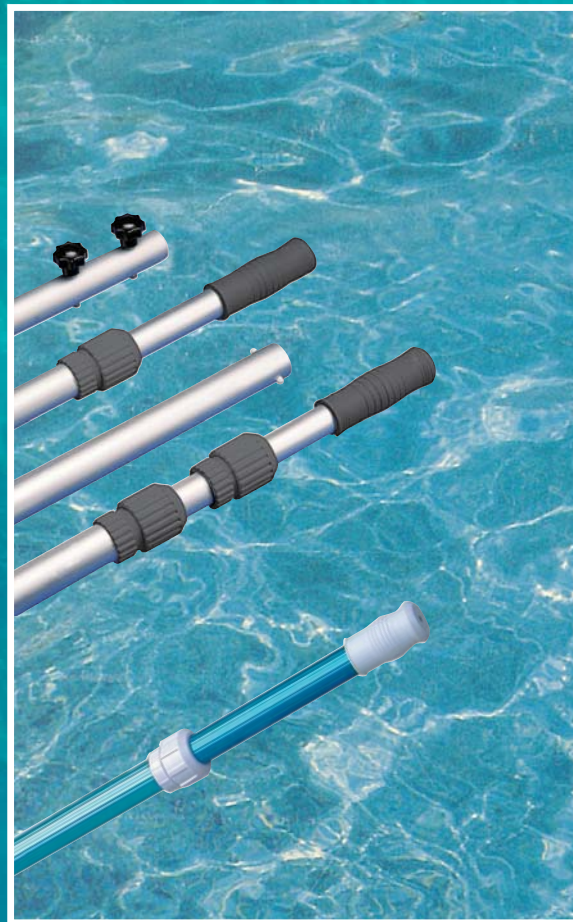

TELESCOPIC HANDLE.

Aluminum, blue anodized. Stripy lower body.

Description	Code	Pieces/ box	Weight Kg	Volume m ³
• 2 x 1,8 m	09489	1	0,800	0,262
• 2 x 2,4 m	09491	1	1,000	0,262
• 2 x 3,0 m Blue	09492	1		

WALL HANG SET FOR TELESCOPIC HANDLE.

Made of Plastic. Complete with screws.

Description	Code	Pieces/ box	Weight Kg	Volume m ³
Wall Hang Set	09400	1	0,160	0,001

TELESCOPIC HANDLES

CLEANING EQUIPMENTS

TELESCOPIC HANDLES

TELESCOPIC HANDLE

Aluminum, blue anodized. Stripy lower body.

Description	Code	Pieces/box	Weight Kg	Volume m ³
• 2 x 1,8 m	09489	1	0,800	0,262
• 2 x 2,4 m	09491	1	1,000	0,262

DISTRIBUTOR:

We reserve the right to change all or part of the features of the articles or contents of this document, without prior notice.

GEMAS "POOLKING" POOL CLEANER

For concrete pools with wide openings. Aluminum body. Wheel group and hose connection made of chromed bronze and stainless steel. 2" Hose connection. Cleaner scanning width, L=80 cm