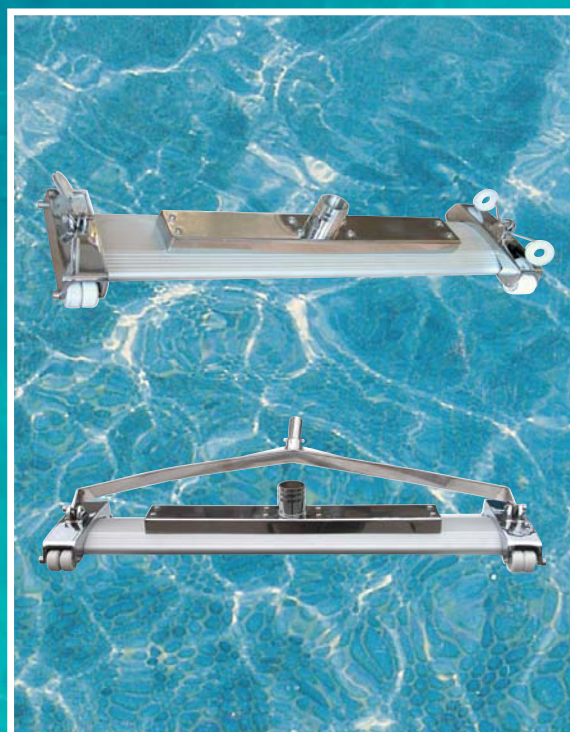

Quality Management System

GEMAS "POOLVAC" POOL CLEANER

Suction cleaner in anodized aluminium. 1 1/2" or 2" suction with clip or butterfly nut fixing.

L= 346 - 1 1/2" Hose connection
L= 456 - 1 1/2" Hose connection
L= 456 - 2" Hose connection

GEMAS "POOLKING" POOL CLEANER

For concrete pools with wide openings. Aluminum body. Wheel group and hose connection made of chromed bronze and stainless steel. 2" Hose connection. Cleaner scanning width, L=80 cm