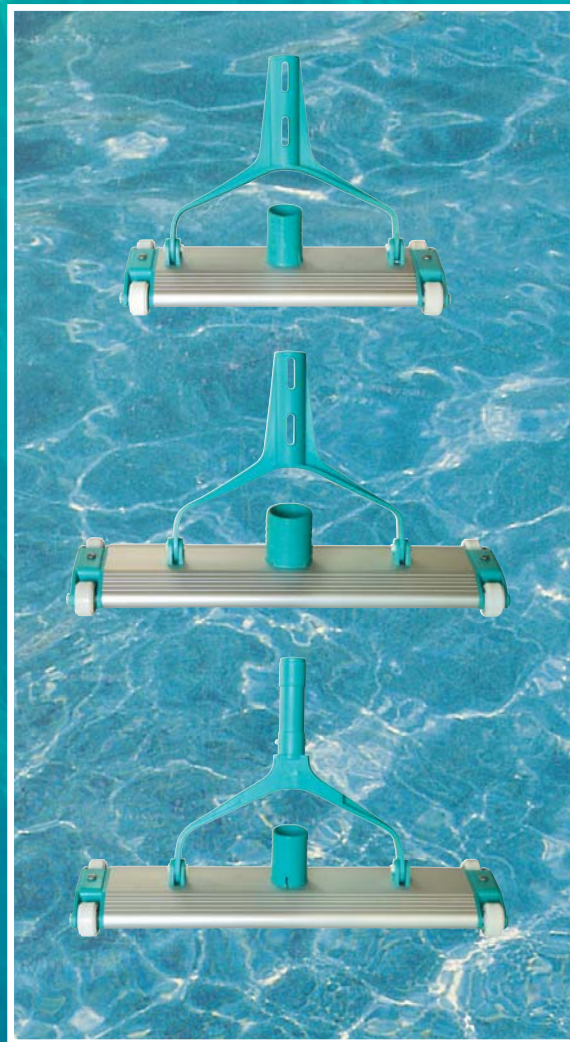

WALL HANG SET FOR TELESCOPIC HANDLE.

Made of Plastic. Complete with screws.

Description	Code	Pieces/ box	Weight Kg	Volume m ³
Wall Hang Set	09400	1	0,160	0,001

TELESCOPIC HANDLES

CLEANING EQUIPMENTS

TELESCOPIC HANDLES

TELESCOPIC HANDLE

Aluminum, blue anodized. Stripy lower body.

Description	Code	Pieces/box	Weight Kg	Volume m ³
• 2 x 1,8 m	09489	1	0,800	0,262
• 2 x 2,4 m	09491	1	1,000	0,262

DISTRIBUTOR:

We reserve the right to change all or part of the features of the articles or contents of this document, without prior notice.

Quality Management System

GEMAS "POOLVAC" POOL CLEANER

Suction cleaner in anodized aluminium. 1 1/2" or 2" suction with clip or butterfly nut fixing.

L= 346 - 1 1/2" Hose connection
L= 456 - 1 1/2" Hose connection
L= 456 - 2" Hose connection

GEMAS "POOLKING" POOL CLEANER

For concrete pools with wide openings. Aluminum body. Wheel group and hose connection made of chromed bronze and stainless steel. 2" Hose connection. Cleaner scanning width, L=80 cm